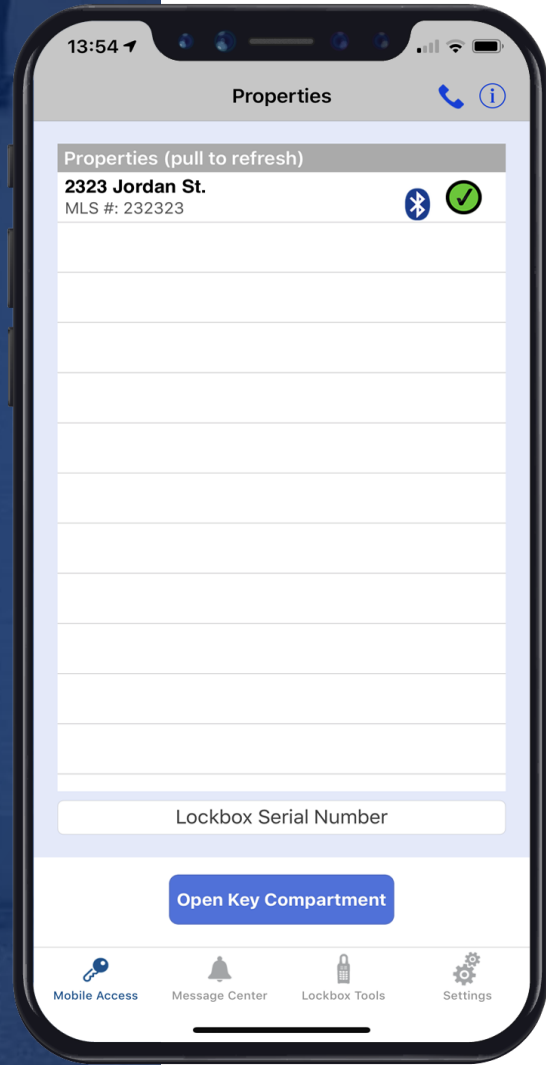

79713

REALTOR®

open and operate

cell coverage

showing notifications

HING from SentiSmart®

ry life

aces power paddle

non-member access via

REALTOR® Benefits Program

Proud Partner

ALWAYS
START BY
PRESSING
ENTER

 **SENTRILOCK**
Smart Lock. Smart App. Smart Card. Smart Choice.

 NATIONAL ASSOCIATION of REALTORS®
REALTOR Benefis® Program