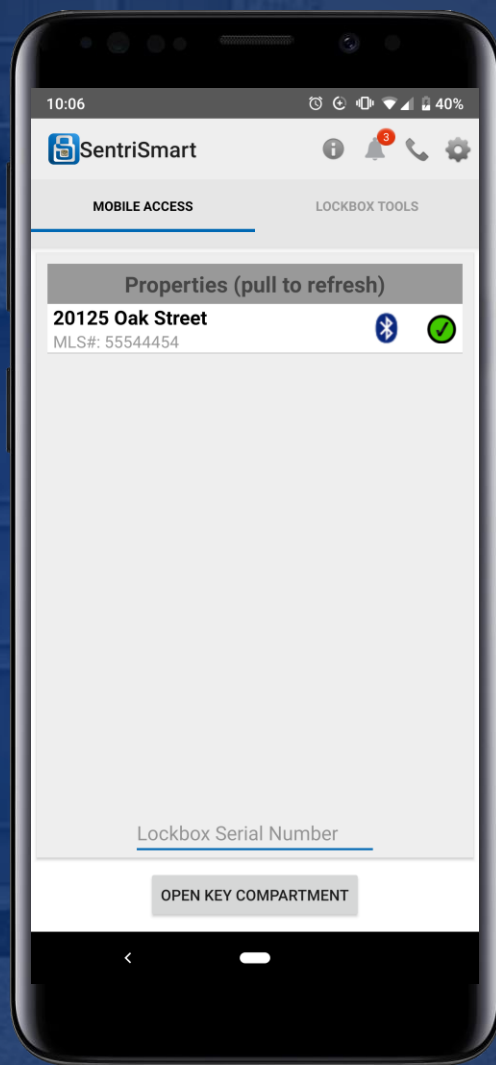

79713

REALTOR®

open and operate

cell coverage

showing notifications

HING from SentiSmart®

ry life

aces power paddle

non-member access via

REALTOR® Benefits Program

Proud Partner

ALWAYS
START BY
PRESSING
ENTER

 **SENTRILOCK**
Smart Lock. Smart App. Smart Card. Smart Choice.

 NATIONAL ASSOCIATION of REALTORS®
REALTOR Benefis® Program