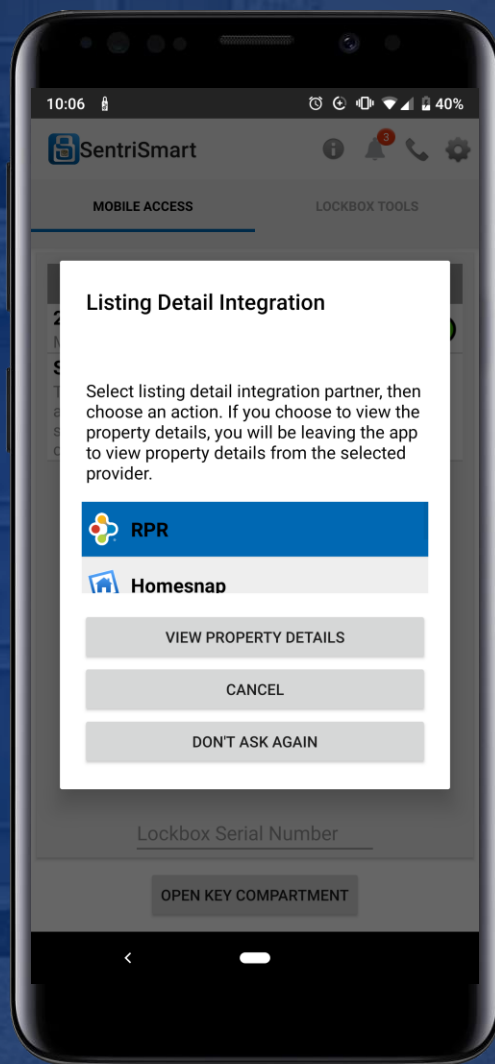

79713

REALTOR®

open and operate

cell coverage

showing notifications

HING from SentiSmart®

ry life

aces power paddle

non-member access via

REALTOR® Benefits Program

Proud Partner

ALWAYS
START BY
PRESSING
ENTER

 **SENTRILOCK**
Smart Lock. Smart App. Smart Card. Smart Choice.

 NATIONAL ASSOCIATION of REALTORS®
REALTOR Benefis® Program