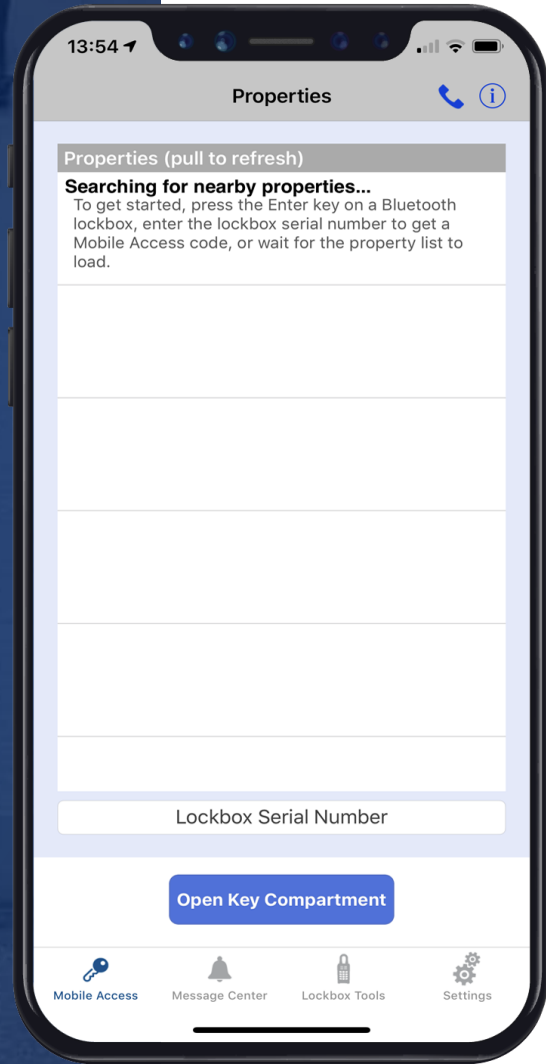

79713

REALTOR®

open and operate

cell coverage

showing notifications

HING from SentiSmart®

ry life

aces power paddle

non-member access via

REALTOR® Benefits Program

Proud Partner

ALWAYS
START BY
PRESSING
ENTER

 **SENTRILOCK**
Smart Lock. Smart App. Smart Card. Smart Choice.

 NATIONAL ASSOCIATION of REALTORS®
REALTOR Benefis® Program