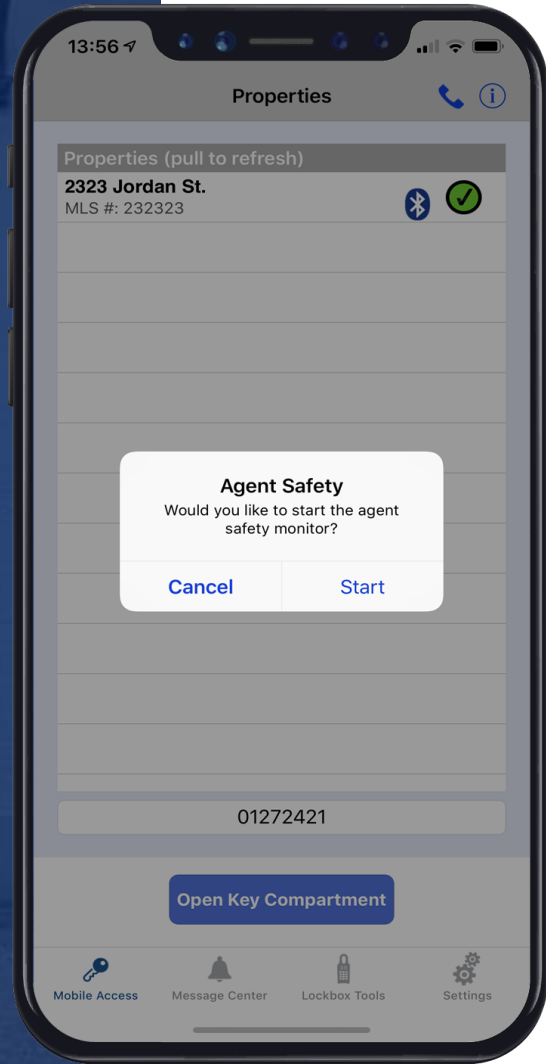

79713

REALTOR®

open and operate

cell coverage

showing notifications

HING from SentiSmart®

ry life

aces power paddle

non-member access via

REALTOR® Benefits Program

Proud Partner

ALWAYS
START BY
PRESSING
ENTER

 **SENTRILOCK**
Smart Lock. Smart App. Smart Card. Smart Choice.

 NATIONAL ASSOCIATION of REALTORS®
REALTOR Benefis® Program