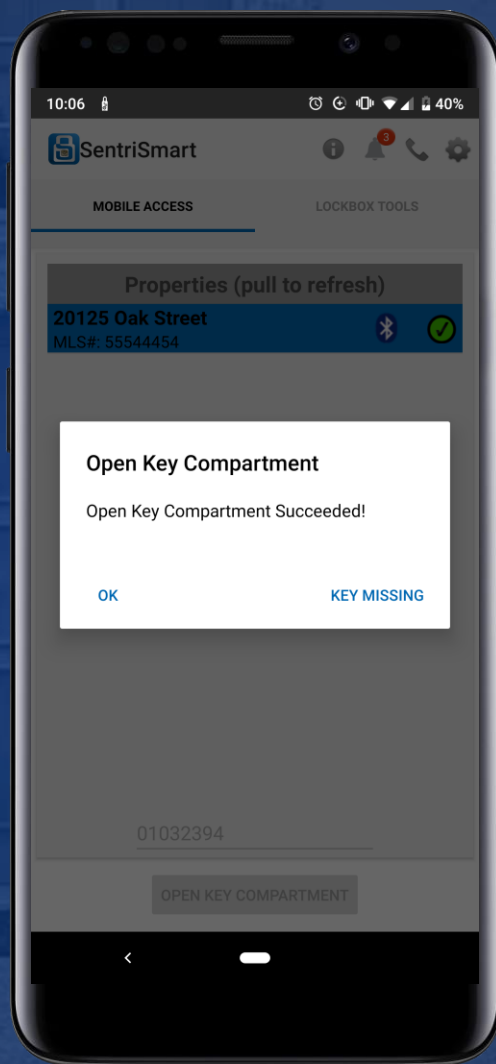

79713

REALTOR®

open and operate

cell coverage

showing notifications

HING from SentiSmart®

ry life

aces power paddle

non-member access via

REALTOR® Benefits Program

Proud Partner

ALWAYS
START BY
PRESSING
ENTER

 **SENTRILOCK**
Smart Lock. Smart App. Smart Card. Smart Choice.

 NATIONAL ASSOCIATION of REALTORS®
REALTOR Benefis® Program