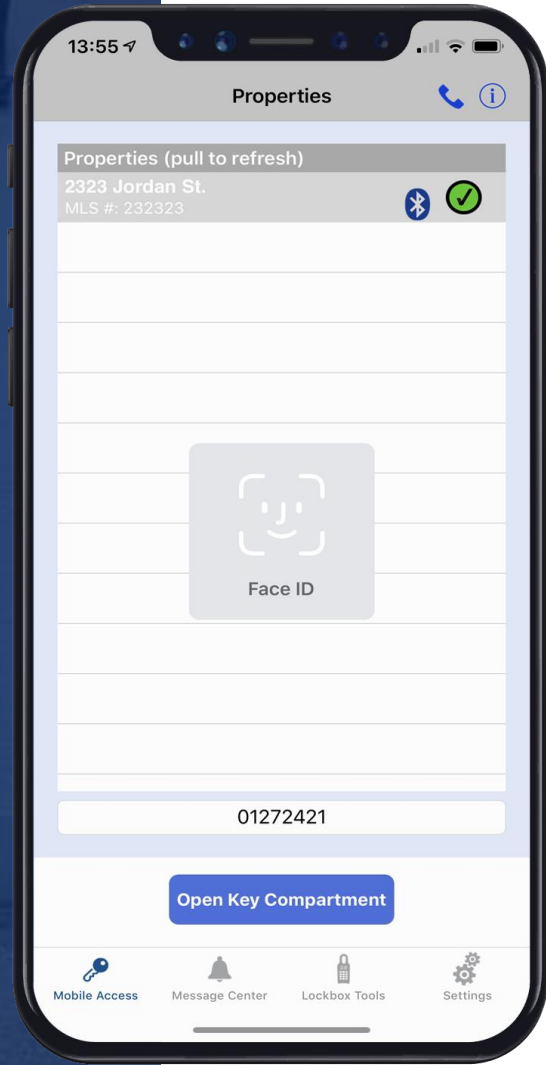

79713

REALTOR®

open and operate

cell coverage

showing notifications

HING from SentiSmart®

ry life

aces power paddle

non-member access via

REALTOR® Benefits Program

Proud Partner

ALWAYS
START BY
PRESSING
ENTER

 **SENTRILOCK**
Smart Lock. Smart App. Smart Card. Smart Choice.

 NATIONAL ASSOCIATION of REALTORS®
REALTOR Benefis® Program