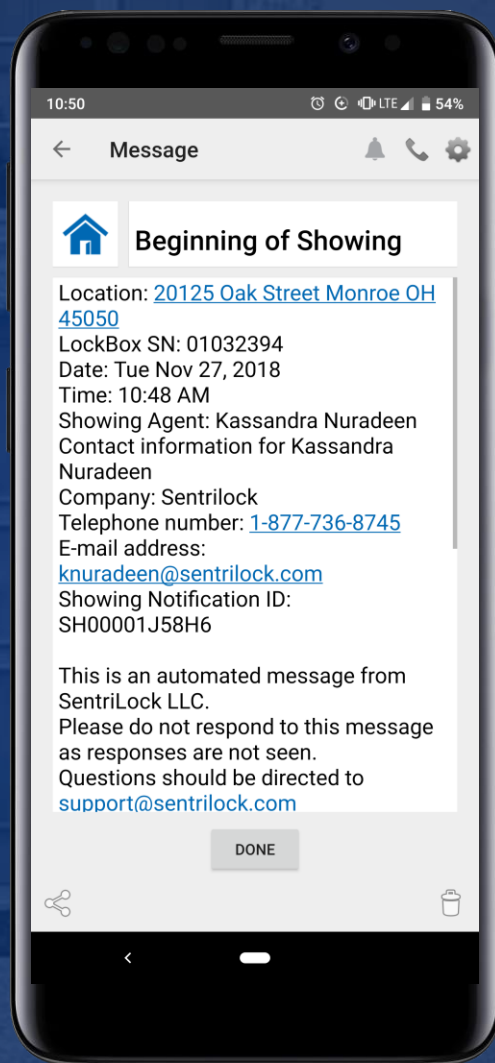

79713

REALTOR®

open and operate

cell coverage

showing notifications

HING from SentiSmart®

ry life

aces power paddle

non-member access via

REALTOR® Benefits Program

Proud Partner

ALWAYS
START BY
PRESSING
ENTER

 **SENTRILOCK**
Smart Lock. Smart App. Smart Card. Smart Choice.

 NATIONAL ASSOCIATION of REALTORS®
REALTOR Benefis® Program