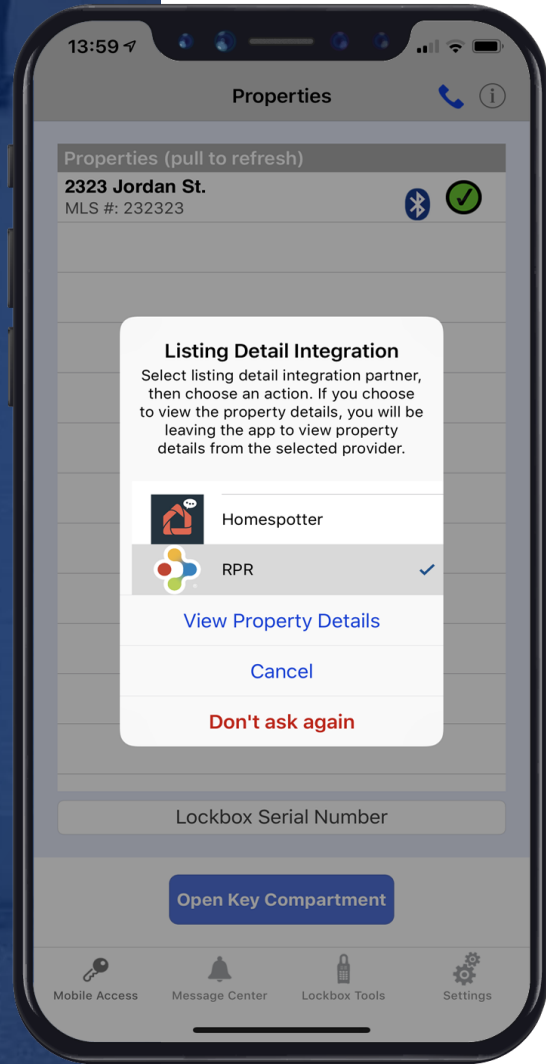

79713

REALTOR®

open and operate

cell coverage

showing notifications

HING from SentiSmart®

ry life

aces power paddle

non-member access via

REALTOR® Benefits Program

Proud Partner

ALWAYS
START BY
PRESSING
ENTER

 **SENTRILOCK**
Smart Lock. Smart App. Smart Card. Smart Choice.

 NATIONAL ASSOCIATION of REALTORS®
REALTOR Benefis® Program