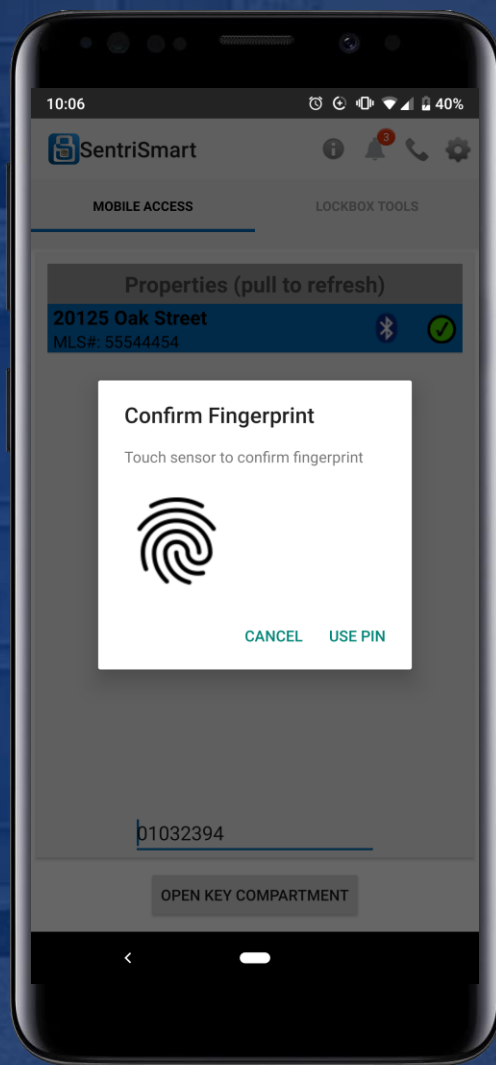

79713

REALTOR®

open and operate

cell coverage

showing notifications

HING from SentiSmart®

ry life

aces power paddle

non-member access via

REALTOR® Benefits Program

Proud Partner

ALWAYS
START BY
PRESSING
ENTER

 **SENTRILOCK**
Smart Lock. Smart App. Smart Card. Smart Choice.

 NATIONAL ASSOCIATION of REALTORS®
REALTOR Benefis® Program