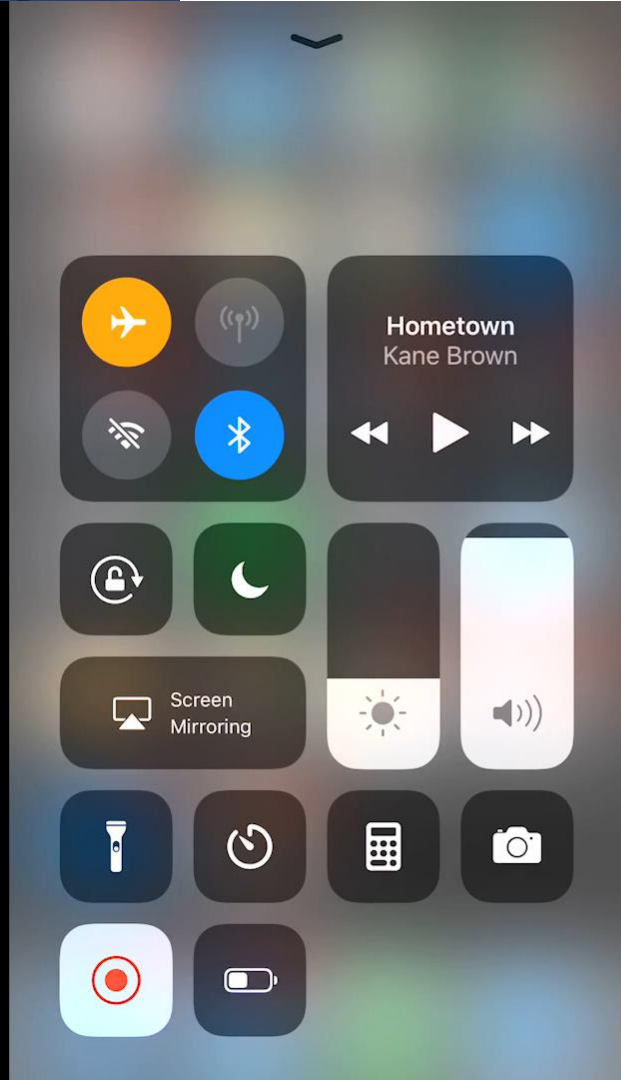

79713

REALTOR®

open and operate

cell coverage

showing notifications

HING from SentiSmart®

ry life

aces power paddle

non-member access via

REALTOR® Benefits Program

Proud Partner

ALWAYS
START BY
PRESSING
ENTER

 **SENTRILOCK**
Smart Lock. Smart App. Smart Card. Smart Choice.

 NATIONAL ASSOCIATION of REALTORS®
REALTOR Benefis® Program