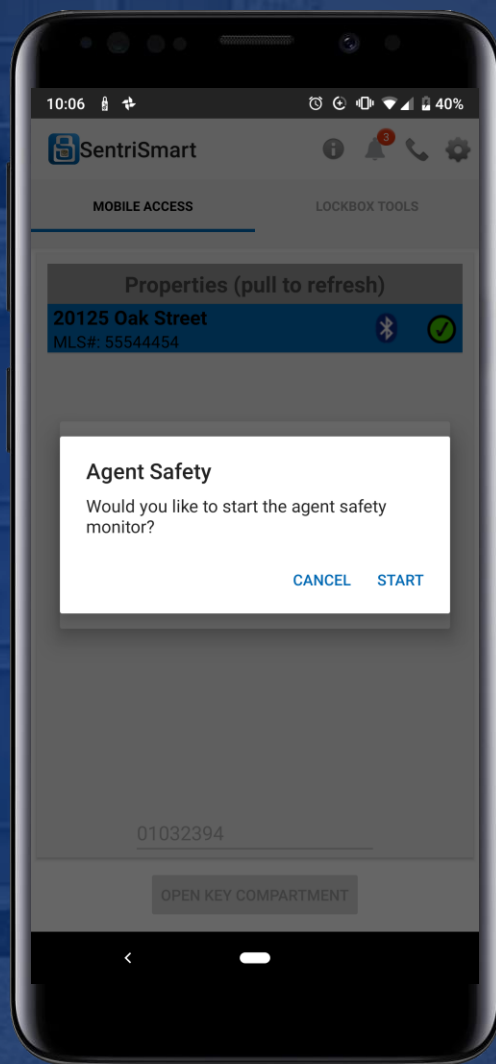

79713

REALTOR®

open and operate

cell coverage

showing notifications

HING from SentiSmart®

ry life

aces power paddle

non-member access via

REALTOR® Benefits Program

Proud Partner

ALWAYS
START BY
PRESSING
ENTER

 **SENTRILOCK**
Smart Lock. Smart App. Smart Card. Smart Choice.

 NATIONAL ASSOCIATION of REALTORS®
REALTOR Benefis® Program