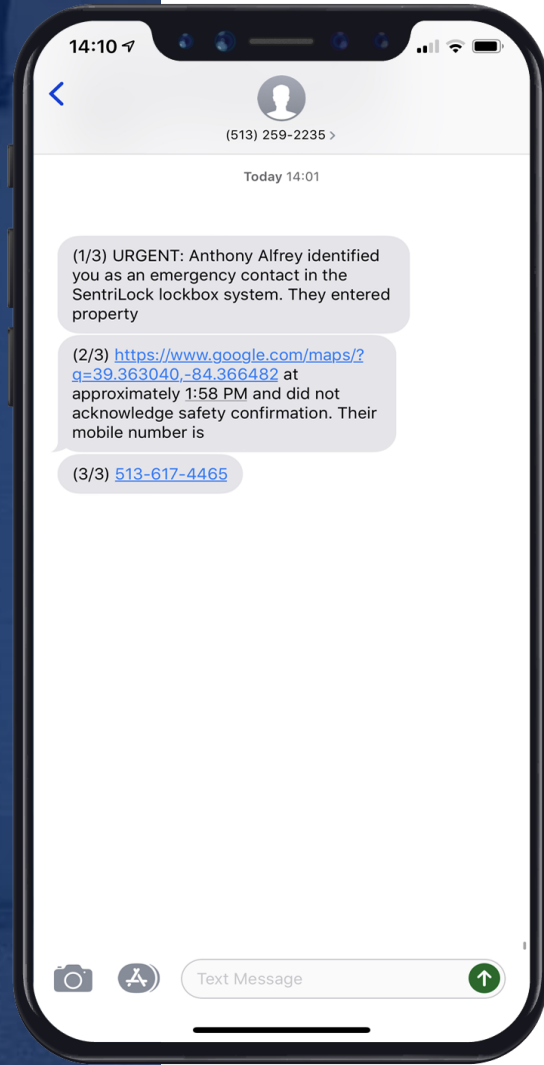

79713

REALTOR®

open and operate

cell coverage

showing notifications

HING from SentiSmart®

ry life

aces power paddle

non-member access via

REALTOR® Benefits Program

Proud Partner

ALWAYS
START BY
PRESSING
ENTER

 **SENTRILOCK**
Smart Lock. Smart App. Smart Card. Smart Choice.

 NATIONAL ASSOCIATION of REALTORS®
REALTOR Benefis® Program