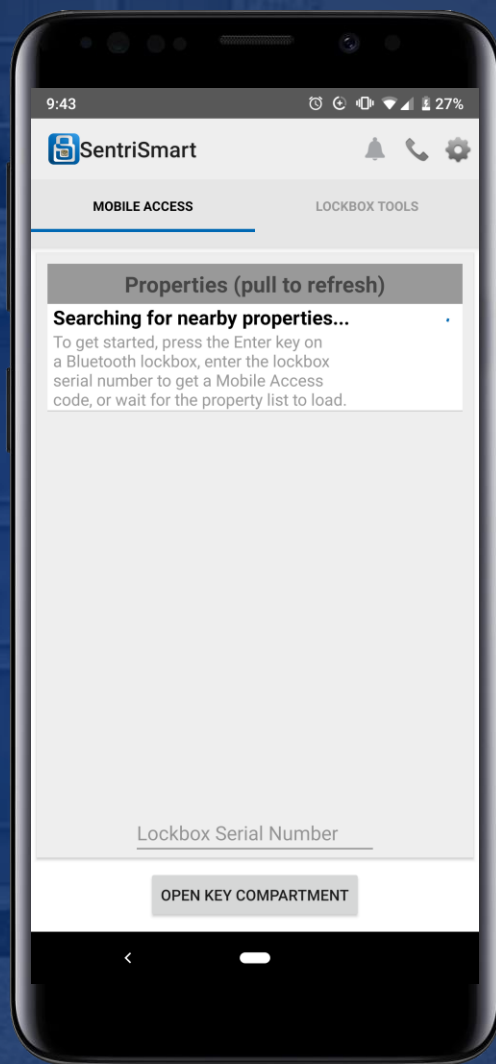

79713

REALTOR®

open and operate

cell coverage

showing notifications

HING from SentiSmart®

ry life

aces power paddle

non-member access via

REALTOR® Benefits Program

Proud Partner

ALWAYS
START BY
PRESSING
ENTER

 **SENTRILOCK**
Smart Lock. Smart App. Smart Card. Smart Choice.

 NATIONAL ASSOCIATION of REALTORS®
REALTOR Benefis® Program