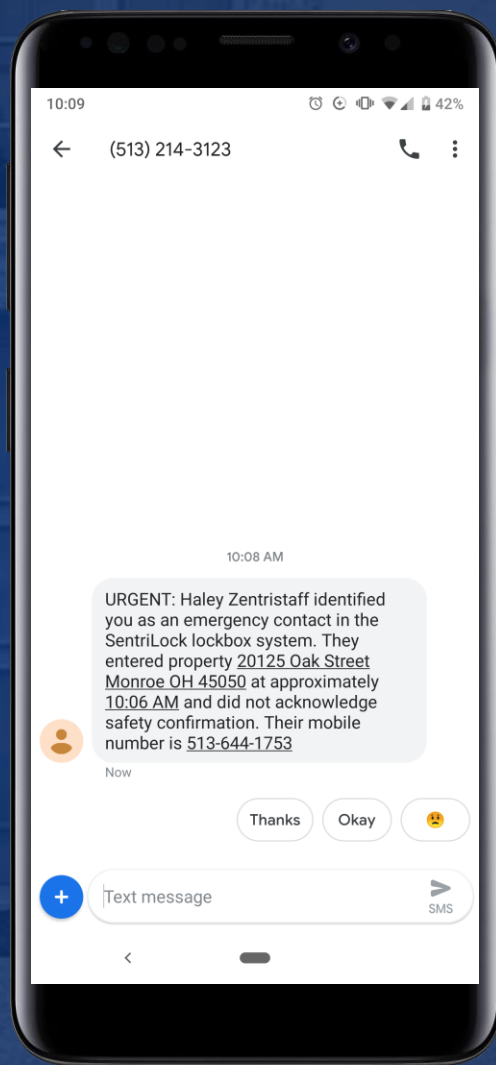

79713

REALTOR®

open and operate

cell coverage

showing notifications

HING from SentiSmart®

ry life

aces power paddle

non-member access via

REALTOR® Benefits Program

Proud Partner

ALWAYS
START BY
PRESSING
ENTER

 **SENTRILOCK**
Smart Lock. Smart App. Smart Card. Smart Choice.

 NATIONAL ASSOCIATION of REALTORS®
REALTOR Benefis® Program