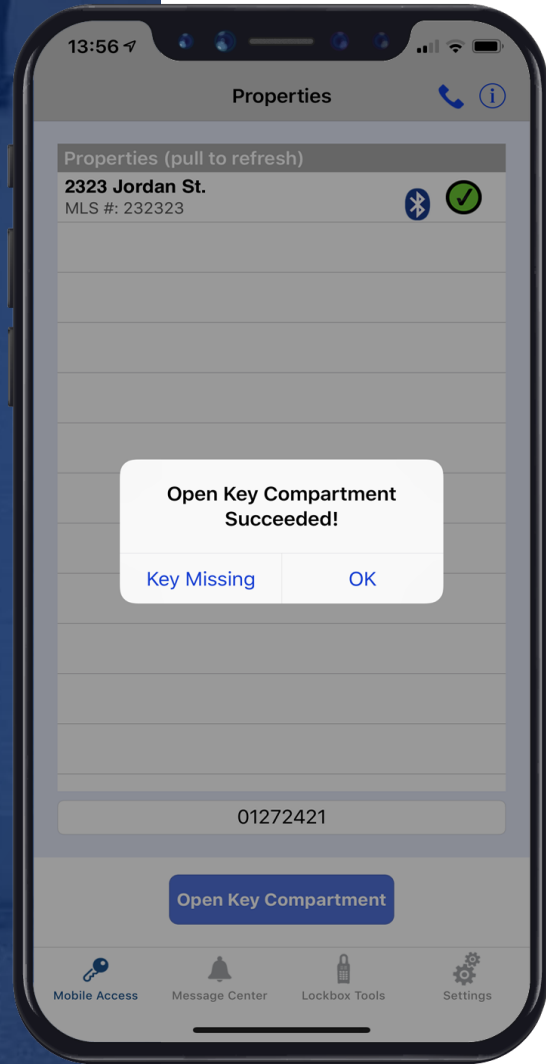

79713

REALTOR®

open and operate

cell coverage

showing notifications

HING from SentiSmart®

ry life

aces power paddle

non-member access via

REALTOR® Benefits Program

Proud Partner

ALWAYS
START BY
PRESSING
ENTER

 **SENTRILOCK**
Smart Lock. Smart App. Smart Card. Smart Choice.

 NATIONAL ASSOCIATION of REALTORS®
REALTOR Benefis® Program