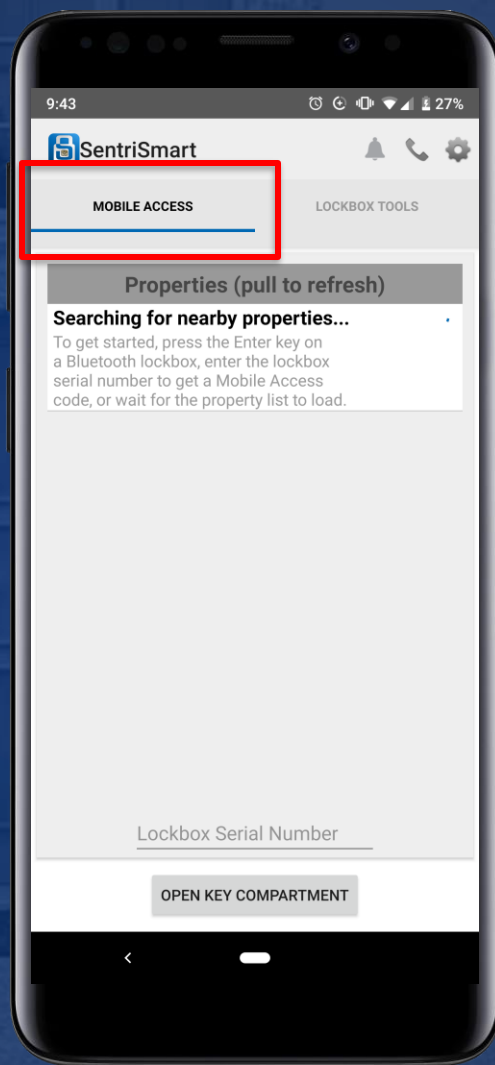

79713

REALTOR®

open and operate

cell coverage

showing notifications

HING from SentiSmart®

ry life

aces power paddle

non-member access via

REALTOR® Benefits Program

Proud Partner

ALWAYS
START BY
PRESSING
ENTER

 **SENTRILOCK**
Smart Lock. Smart App. Smart Card. Smart Choice.

 NATIONAL ASSOCIATION of REALTORS®
REALTOR Benefis® Program