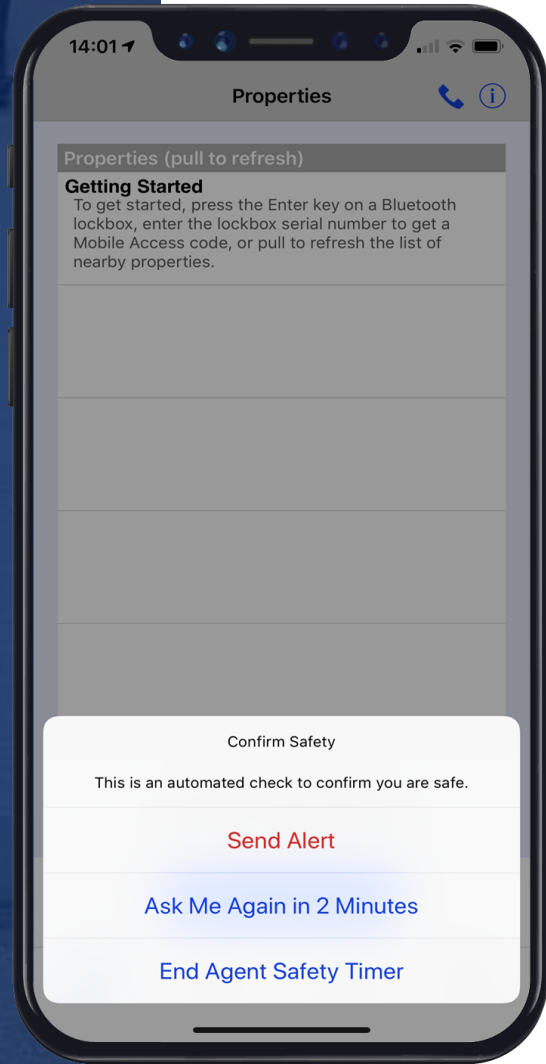

79713

REALTOR®

open and operate

cell coverage

showing notifications

HING from SentiSmart®

ry life

aces power paddle

non-member access via

REALTOR® Benefits Program

Proud Partner

ALWAYS
START BY
PRESSING
ENTER

 **SENTRILOCK**
Smart Lock. Smart App. Smart Card. Smart Choice.

 NATIONAL ASSOCIATION of REALTORS®
REALTOR Benefis® Program