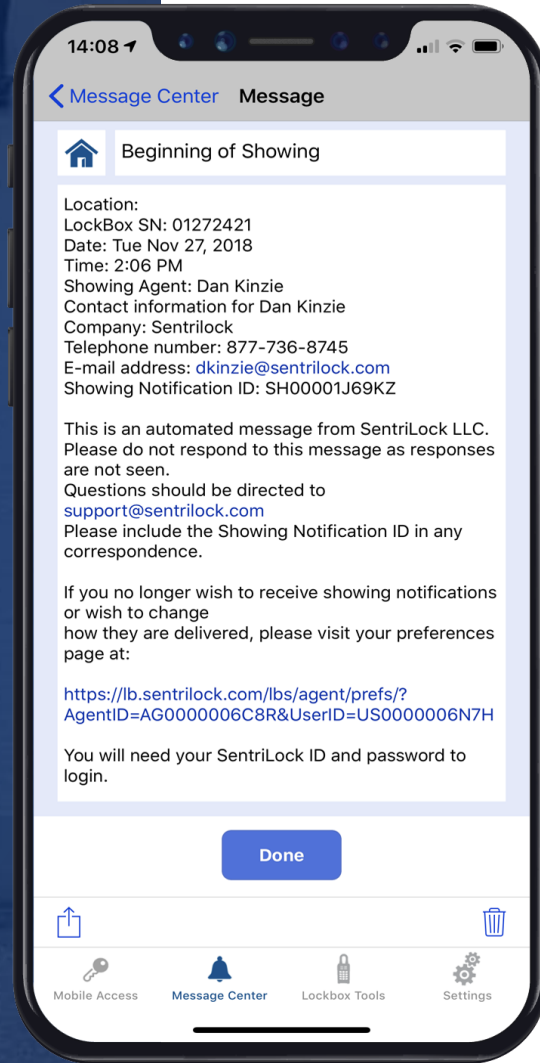

79713

REALTOR®

open and operate

cell coverage

showing notifications

HING from SentiSmart®

ry life

aces power paddle

non-member access via

REALTOR® Benefits Program

Proud Partner

ALWAYS
START BY
PRESSING
ENTER

 **SENTRILOCK**
Smart Lock. Smart App. Smart Card. Smart Choice.

 NATIONAL ASSOCIATION of REALTORS®
REALTOR Benefis® Program