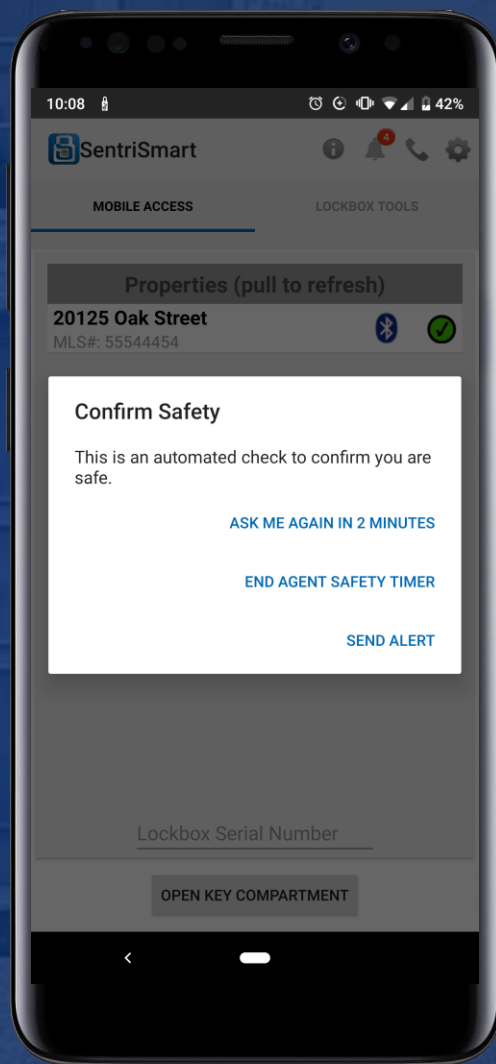

79713

REALTOR®

open and operate

cell coverage

showing notifications

HING from SentiSmart®

ry life

aces power paddle

non-member access via

REALTOR® Benefits Program

Proud Partner

ALWAYS
START BY
PRESSING
ENTER

 **SENTRILOCK**
Smart Lock. Smart App. Smart Card. Smart Choice.

 NATIONAL ASSOCIATION of REALTORS®
REALTOR Benefis® Program