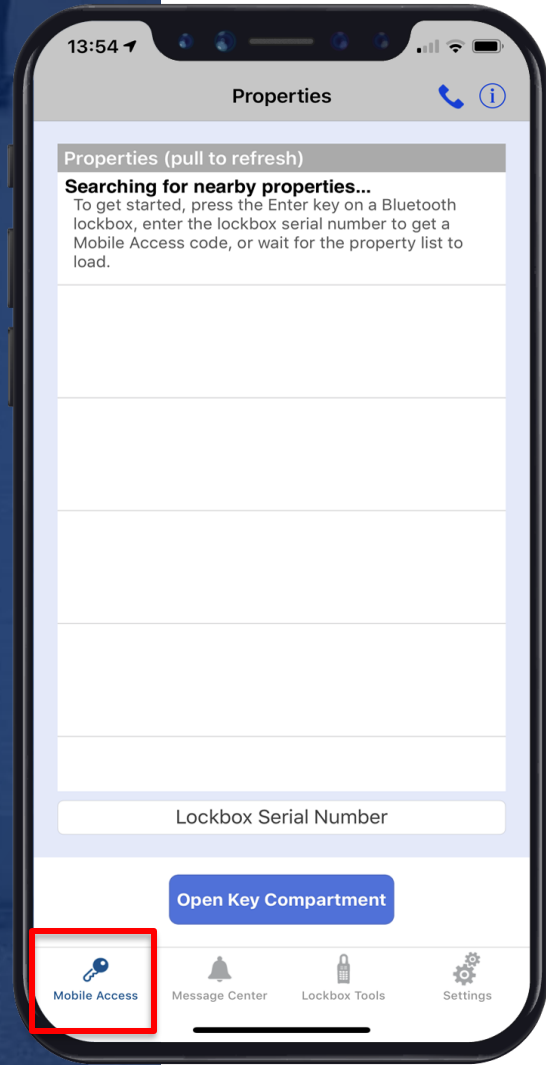

79713

REALTOR®

open and operate

cell coverage

showing notifications

HING from SentiSmart®

ry life

aces power paddle

non-member access via

REALTOR® Benefits Program

Proud Partner

ALWAYS
START BY
PRESSING
ENTER

 **SENTRILOCK**
Smart Lock. Smart App. Smart Card. Smart Choice.

 NATIONAL ASSOCIATION of REALTORS®
REALTOR Benefis® Program