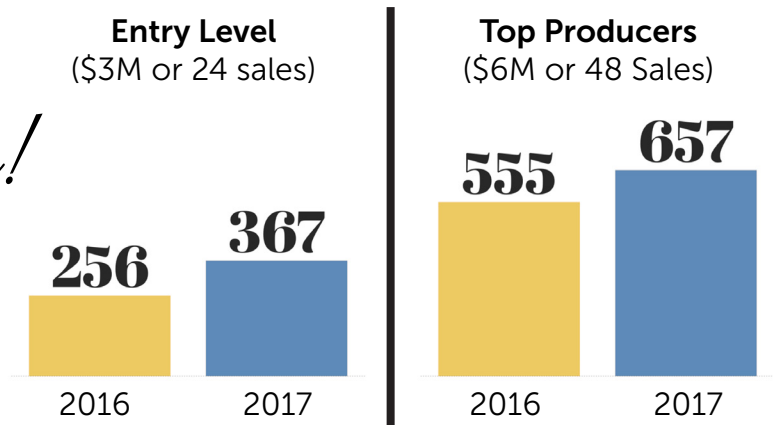

Multi-Million Dollar
SALES CLUB
2017 Directory

NVAR.com/Directory

Multi-Million Dollar SALES CLUB

79%
More Awards!
1024 (up from 811)

Residential Awards (2016 versus 2017)

In 2017 there were 254 First-Year Members in the Multi-Million Dollar Sales Club.

That's nearly a 50% increase since 2016!

1044

In 2017, we had a total of 1,044 members across all categories. Up from 816 last year!

TABLE OF CONTENTS

- 3 Table of Contents & 2018 Board of Directors
- 4 Lifetime Awards
- 5 Anniversary Awards
- 6 Award Abbreviations & Publication Rules
- 7 2017 Multi-Million Dollar Sales Club Directory