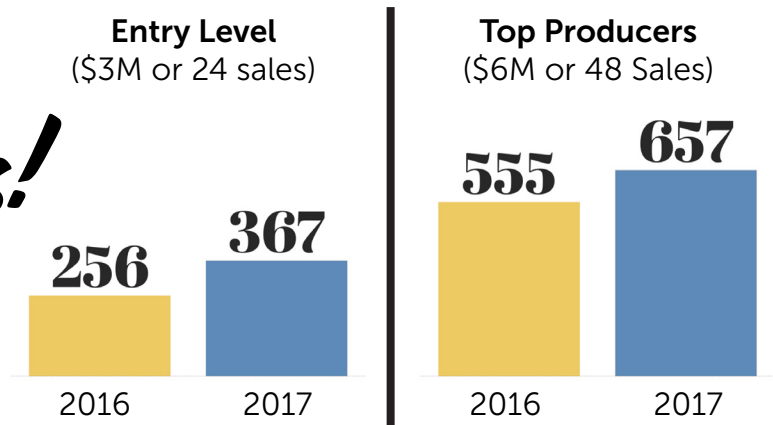

Multi-Million Dollar
SALES CLUB
2017 Directory

NVAR.com/Directory

Multi-Million Dollar SALES CLUB

79%
More Awards!
1024 (up from 811!)

Residential Awards (2016 versus 2017)

In 2017 there were 254 First Year Members in the Multi-Million Dollar Sales Club!
That's nearly a 50% increase since 2016!

1044

In 2017, we have had a total of 1,044 members across all categories!
Up from 816 last year!

TABLE OF CONTENTS

- 3 Table of Contents & 2018 Board of Directors
- 4 Lifetime Awards
- 5 Anniversary Awards
- 6 Award Abbreviations & Publication Rules
- 7 2017 Multi-Million Dollar Sales Club Directory